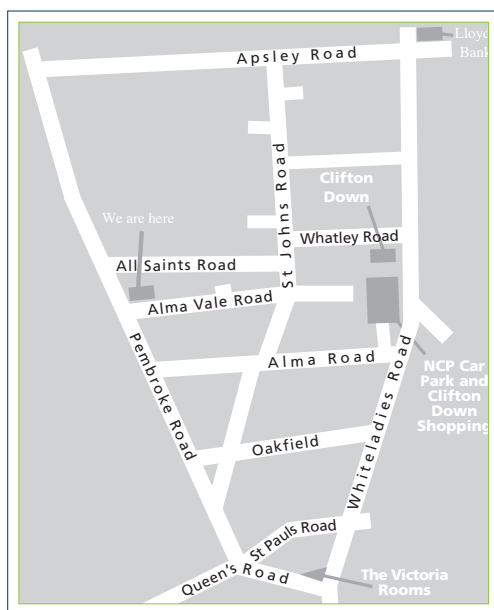

our auctions

how to find All Saints...

directions...

All Saints is on Pembroke Road in Clifton, near to the Downs and the Zoo.

If you are coming from the **M5 southbound**, follow the directions for the Zoo but take the left turning before the Zoo into Pembroke Road, All Saints is on the left hand side. If you are coming from the **M5 northbound** leave the M5 at Junction 17 and follow the signs for Clifton Village, crossing the Suspension Bridge. Coming from the **City Centre** follow the directions to the Zoo, at the Victoria Rooms continue on Queens Road and at the second mini-roundabout turn right into Pembroke Road, All Saints is on the right-hand side.

Clifton Down railway station connects with Temple Meads and is a five-minute walk from All Saints. Public Transport serves Pembroke Road with the number 8 and 9 buses.

our next auction date is

Wednesday 22nd September 2010